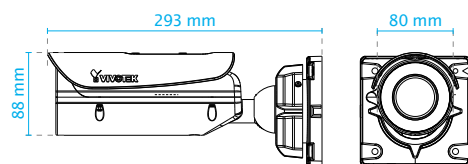

VCA	Line crossing detection, field detection, loitering detection *Available per project request.
Alarm and Event	
Alarm Triggers	Motion detection, manual trigger, digital input, periodical trigger, system boot, recording notification, camera tampering detection, audio detection
Alarm Events	Event notification using digital output, HTTP, SMTP, FTP, NAS server and SD Card File upload via HTTP, SMTP, FTP, NAS server and SD card
General	
Smart Focus System	Remote Focus (IB836BA-HT/EHT) RJ-45 cable connector for Network/PoE connection Audio input Audio output DC 12V power input Digital input*1 Digital output*1
Connectors	DC 12V power input Digital input*1 Digital output*1
LED Indicator	System power and status indicator DC 12V
Power Input	IB836BA-HT/HF3: IEEE 802.3af/at PoE Class 0 IB836BA-EHT/EHF3: IEEE 802.3at PoE Class 4
Power Consumption	IB836BA-HT: Max. 13 W IB836BA-EHT/EHF3: Max. 25 W (Heater on) IB836BA-HF3: Max. 9 W
Dimensions	Ø 88 x 293 mm
Weight	Net: 1264 g
Casing	Weather-proof IP66-rated housing (Camera body) Vandal-proof IK10-rated metal housing (Camera body)
Safety Certifications	IB836BA-HT/EHT: CE, LVD, FCC Class A, VCCI, C-Tick, UL IB836BA-HF3/EHF3: CE, LVD, FCC Class A, VCCI, C-Tick
Operating Temperature	IB836BA-HT/HF3: Starting Temperature: -10°C ~ 50°C (14°F ~ 122°F) Working Temperature: -20°C ~ 50°C (-4°F ~ 122°F) IB836BA-EHT/EHF3: Starting Temperature: -40°C ~ 50°C (-40°F ~ 122°F) Working Temperature: -50°C ~ 50°C (-58°F ~ 122°F)
Warranty	IB836BA-HT/EHT: 36 months IB836BA-HF3/EHF3: 24 months
System Requirements	
Operating System	Microsoft Windows 7/8/Vista/XP/2000
Web Browser	Mozilla Firefox 7~43 (Streaming only) Internet Explorer 7/8/9/10/11
Other Players	VLC: 1.1.11 or above Quicktime: 7 or above
Included Accessories	
CD	User's manual, quick installation guide, Installation Wizard 2, VAST 32-channel recording software
Others	Quick installation guide, warranty card, sun shield, wall mount bracket, alignment sticker/desiccant bag, waterproof connector, screw pack
Dimensions